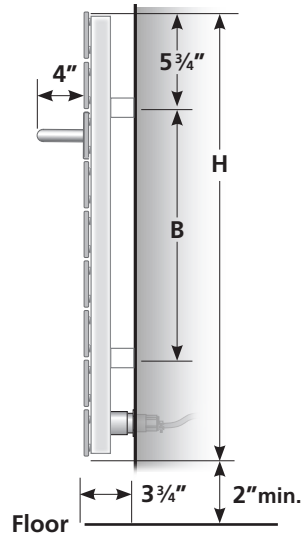

9 Panel Omnipanel II
Front View

9 Panel Omnipanel II
Side View

9 Panel Omnipanel II
Back View

Model	H	B	24" Width
OP II-9	26.1 in	14.6 in	425 Watts
OP II-12	34.8 in	23.4 in	700 Watts
OP II-15	43.6 in	32.1 in	700 Watts

H = Height Dimension

B = Bracket to Bracket Dimension