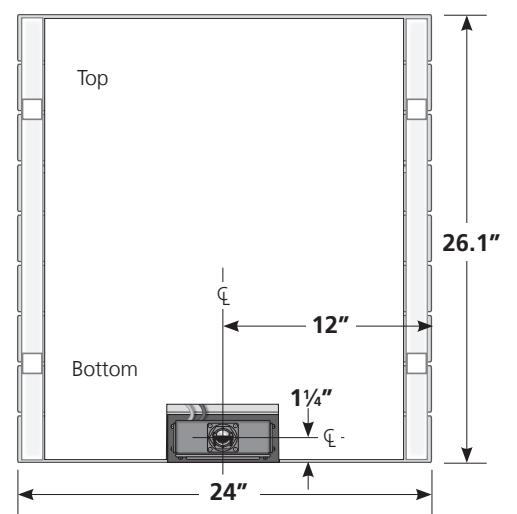

9 Panel Omnipanel II
Front View

9 Panel Omnipanel II
Side View

9 Panel Omnipanel II
Back View

Model	H	B	24" Width
OP II-9	26.1 in	14.6 in	425 Watts
OP II-12	34.8 in	23.4 in	700 Watts
OP II-15	43.6 in	32.1 in	700 Watts

H = Height Dimension

B = Bracket to Bracket Dimension