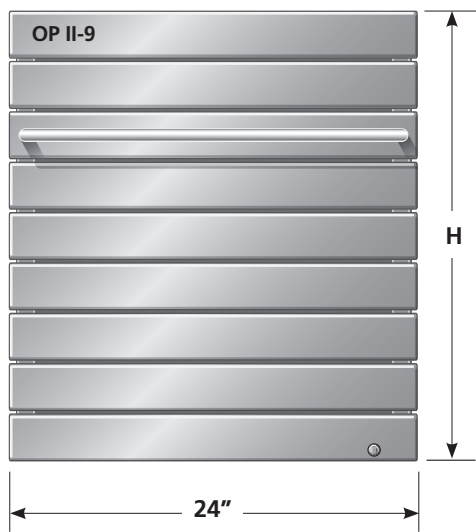

9 Panel Omnipanel II
Front View

9 Panel Omnipanel II
Side View

9 Panel Omnipanel II
Back View

Model	H	B	24" Width
OP II-9	26.1 in	14.6 in	425 Watts
OP II-12	34.8 in	23.4 in	700 Watts
OP II-15	43.6 in	32.1 in	700 Watts

H = Height Dimension

B = Bracket to Bracket Dimension